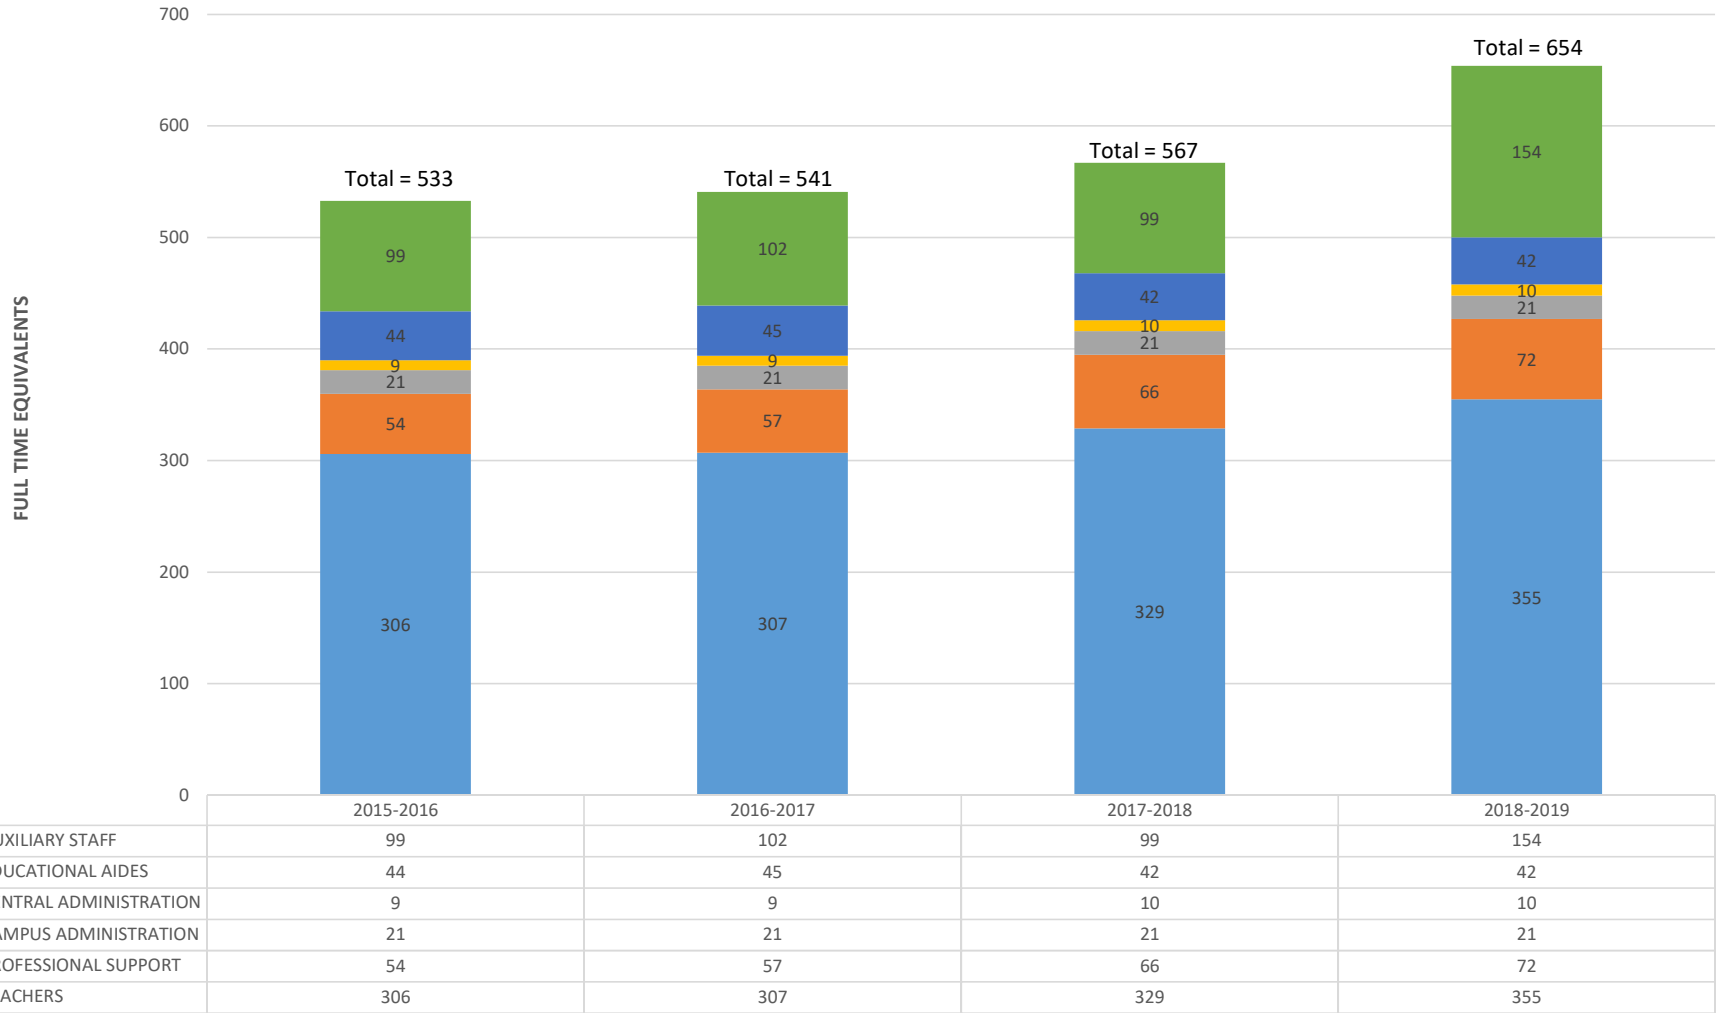

**ALEDO ISD  
FULL TIME EQUIVALENT POSITIONS FOR ALL PERSONNEL  
FOUR YEAR COMPARATIVE**

■ TEACHERS   
 ■ PROFESSIONAL SUPPORT   
 ■ CAMPUS ADMINISTRATION   
 ■ CENTRAL ADMINISTRATION   
 ■ EDUCATIONAL AIDES   
 ■ AUXILIARY STAFF